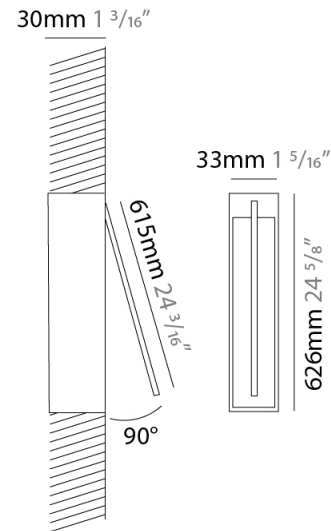

GENERAL

Series: Spillo
 Subseries: Spillo 1 Rod
 Brand: Icone
 Division: Design
 Mounting Type: Recessed
 Mounting Location: Wall
 Subcategory: Ambient

PHYSICAL

Shape: Rectangle
 Width (mm): 33
 Width (in): 1 ⁵/₁₆
 Height (mm): 626
 Height (in): 24 ⁵/₈
 Min. Recessing Depth (mm): 30
 Min. Recessing Depth (in): 1 ³/₁₆
 Light Distribution: Adjustable
[Fixture Finish: WHI / BLK / CHR / BGD](#)
 Fixture Material: Brass

LED

[Color Temperature \(°K\): 2700 / 3000](#)
 Nominal Lumen (lm): 660
 CRI: >90 CRI
 Lamp Life (hrs): 50000

OPTICAL

Adjustability: Tilt 120°

RATINGS AND CERTIFICATIONS

Certified By: Certified for North American Standards
 IP rating: IP20

GENERAL

Series: Spillo
 Subseries: Spillo 1 Rod
 Brand: Icone
 Division: Design
 Mounting Type: Recessed
 Mounting Location: Wall
 Subcategory: Ambient

PHYSICAL

Shape: Rectangle
 Width (mm): 50
 Width (in): 1 ¹⁵/₁₆
 Height (mm): 600
 Height (in): 23 ⁵/₈
 Light Distribution: Adjustable
 Fixture Finish: [WHI](#) / [BLK](#) / [CHR](#) / [BGD](#)
 Fixture Material: Brass